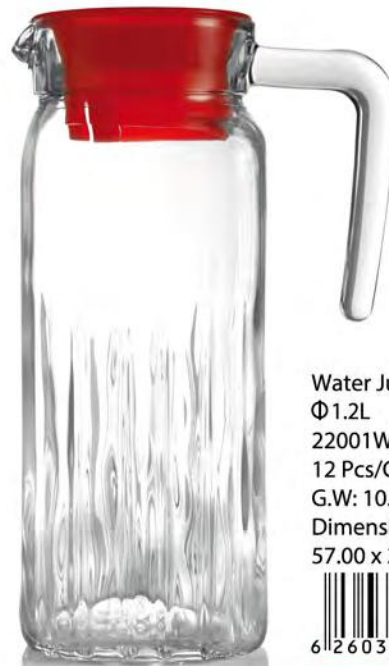

Cup Set 6 Pcs
Ø 15cl
670302W
8 Set/Ctn
G.W: 12.65 kg
Dimensions:
61.30 x 23.60 x 19.70

RUBY
Model

Cup Set 6 Pcs
Φ 22cl
680302W
8 Set/Ctn
G.W: 11.01 kg
Dimensions:
53.20 x 34.50 x 20.80

PERSEPOLIS

Model

Water Jug
Φ 1.2L
22001W
12 Pcs/Ctn
G.W: 10.79 kg
Dimensions:
57.00 x 28.40 x 23.50