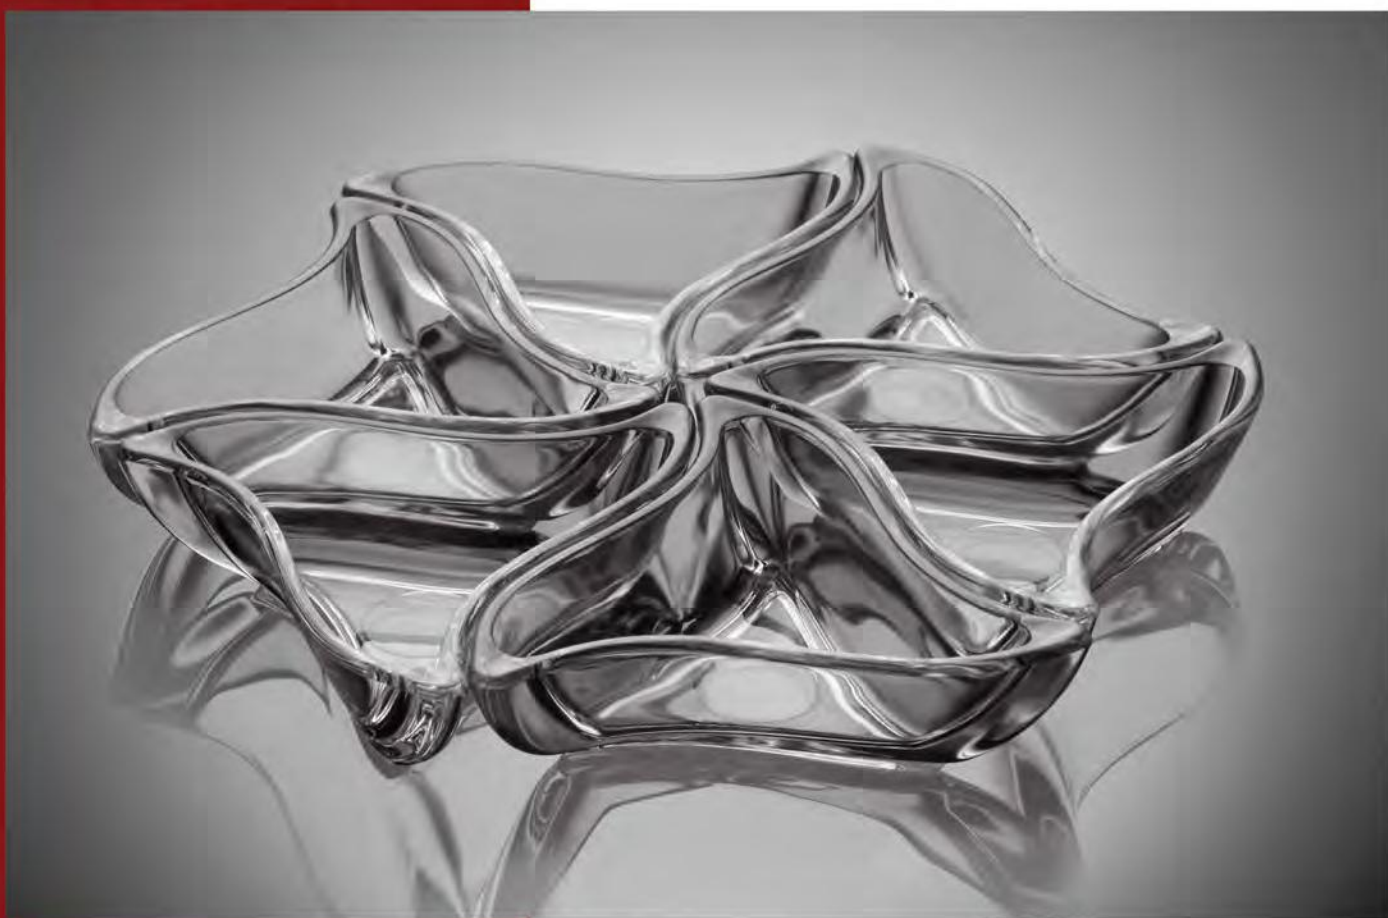

Sakura

www.sakuraglass.com

Flower Model